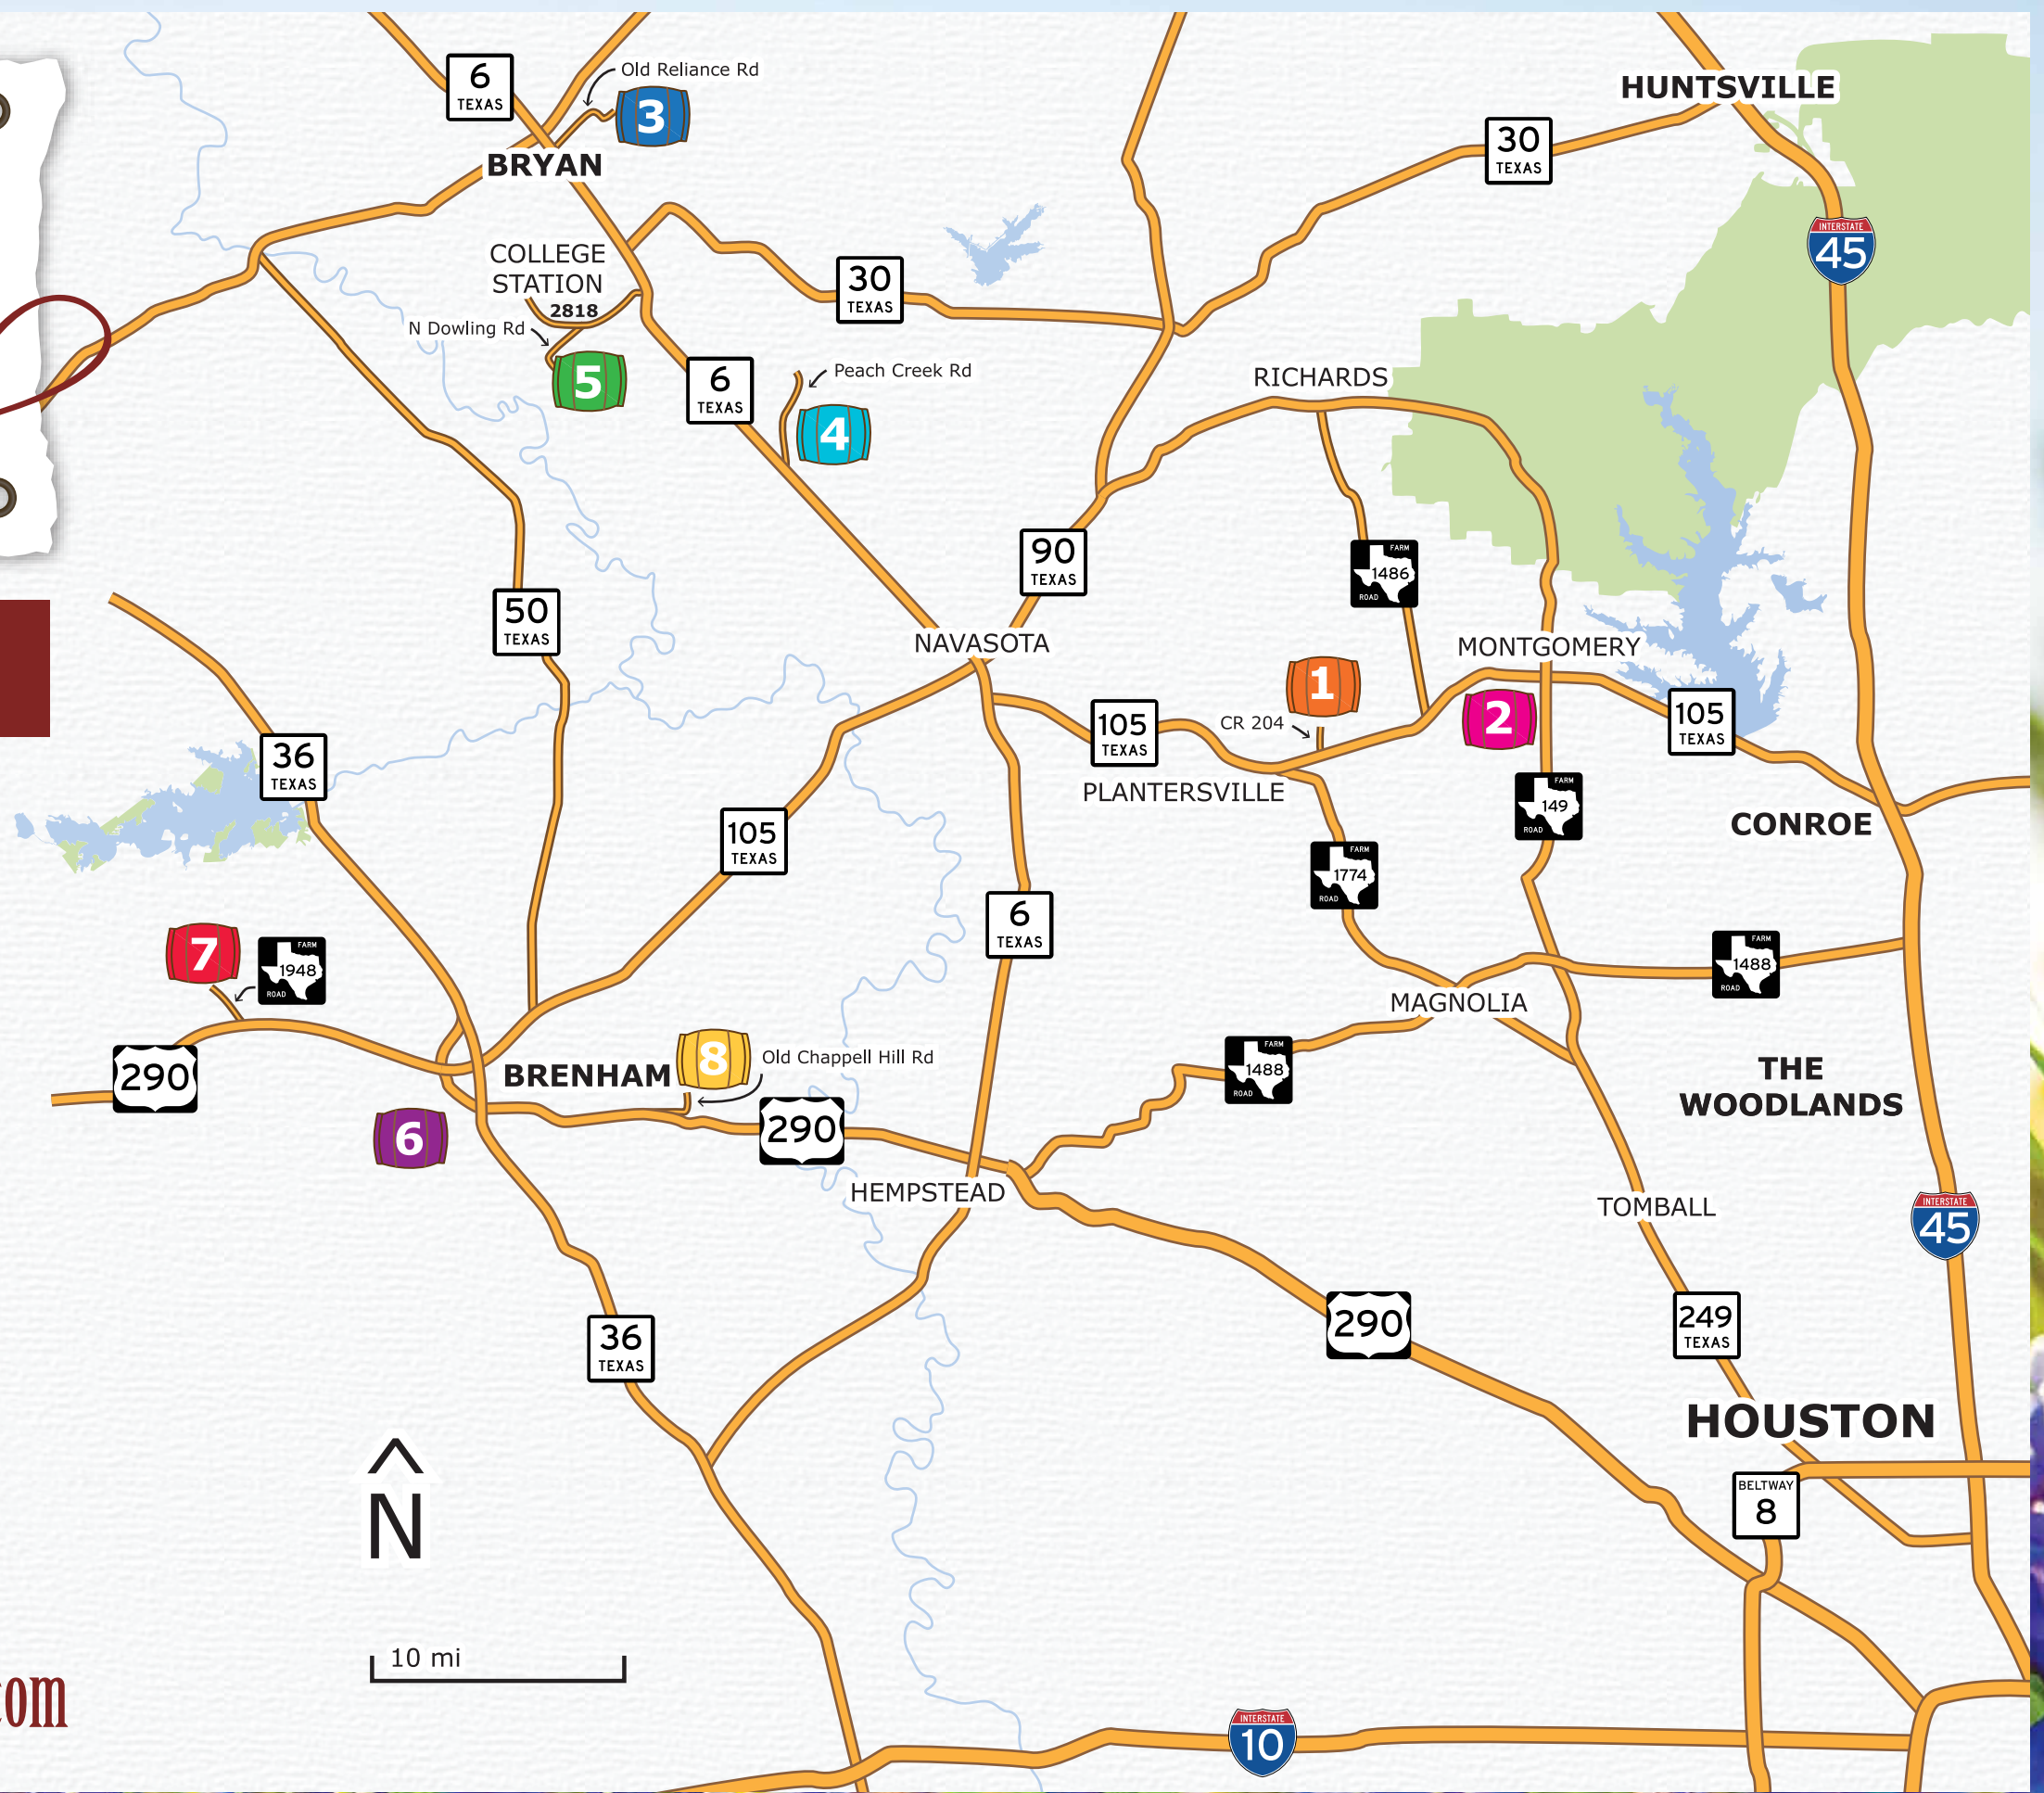

# Texas BLUEBONNET Wine Trail

## WINERIES

- 1** Bernhardt Winery  
(936) 894 - 9829
- 2** Cork This! Winery  
(936) 597 - 4030
- 3** Messina Hof Winery & Resort  
(979) 778 - 9463, ext 234  
(800) 736 - 9463, ext 234
- 4** Peach Creek Vineyards  
(936) 825 - 3669
- 5** Perrine Winery  
(979) 703-1843
- 6** Pleasant Hill Winery  
(979) 830 - VINE (8463)
- 7** Saddlehorn Winery  
(979) 289 - 3858
- 8** Texas Star Winery  
(979) 251 - 7282